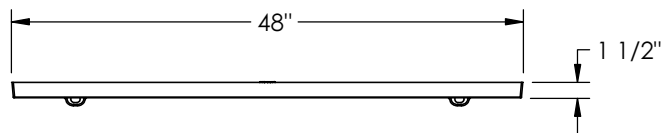

8854-4 SUNRAY Tree Grate Set

Supplied By:
TRENCH DRAIN SUPPLY
 877-903-7246
 www.trenchdrainsupply.com

Product Number

00885491C01

Design Features

- Materials
Tree Grate
Gray Iron (CL35B)
- Design Load
Non-Traffic
- Open Area
256 SQ. INCHES
- Coating
Undipped
- √ Designates Machined Surface

Certification

- ASTM A48
- ADA
-
- Country of Origin: USA

Major Components

(2) 00885471

Drawing Revision

2/11/2014 Designer: DJH
 2/12/2014 Revised By: MAH

Disclaimer

Weights (lbs/kg), dimensions (inches/mm) and drawings provided for your guidance. We reserve the right to modify specifications without prior notice.