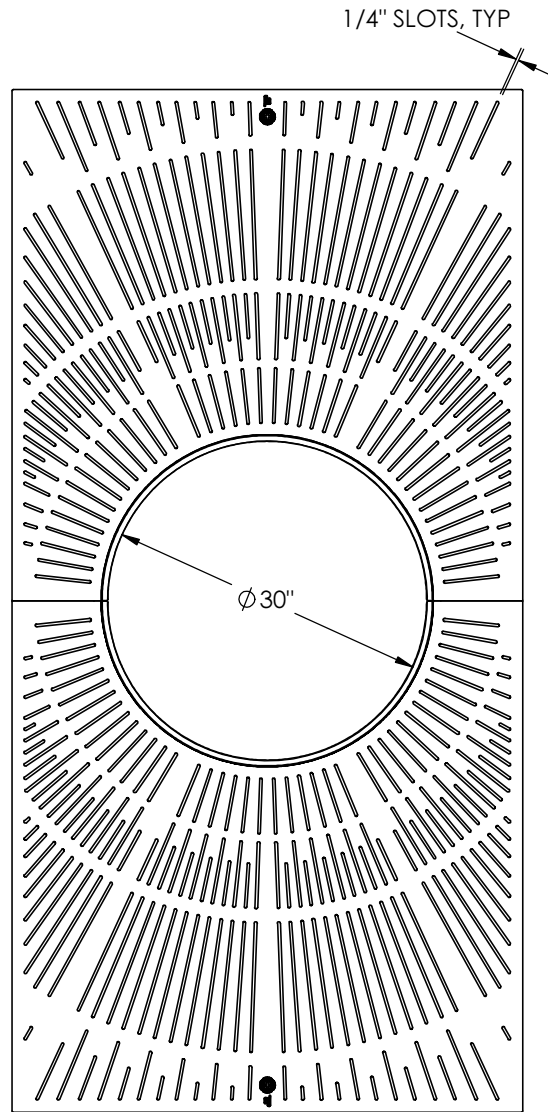

8854-4 SUNRAY Tree Grate Set

Supplied By:
TRENCH DRAIN SUPPLY
 877-903-7246
 www.trenchdrainsupply.com

Product Number

00885491C01

Design Features

- Materials
Tree Grate
Gray Iron (CL35B)
- Design Load
Non-Traffic
- Open Area
256 SQ. INCHES
- Coating
Undipped
- √ Designates Machined Surface

Certification

- ASTM A48
- ADA
-
- Country of Origin: USA

Major Components

(2) 00885471

Drawing Revision

2/11/2014 Designer: DJH
 2/12/2014 Revised By: MAH

Disclaimer

Weights (lbs/kg), dimensions (inches/mm) and drawings provided for your guidance. We reserve the right to modify specifications without prior notice.